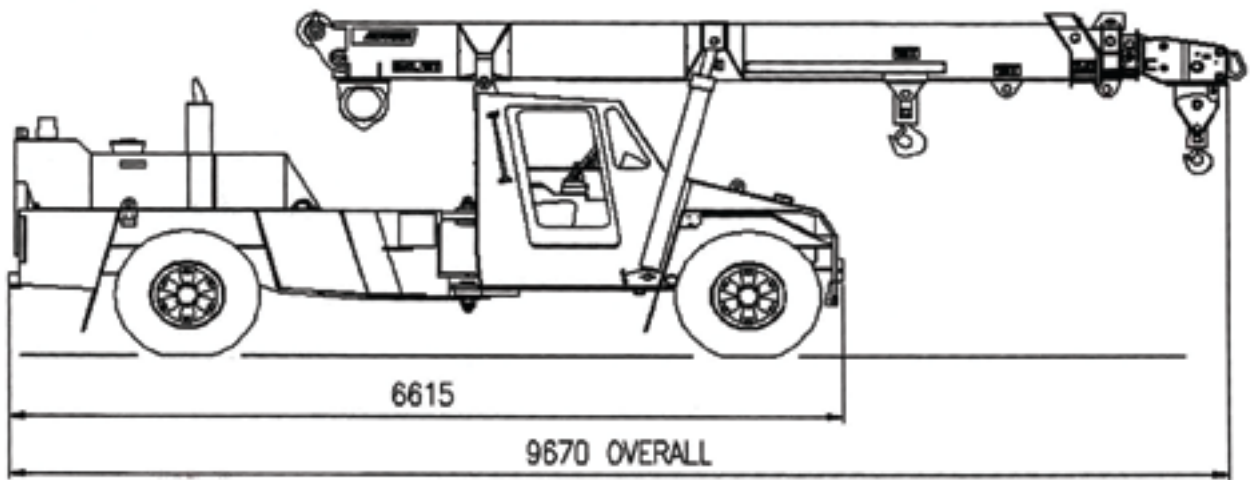

Phil's Crane Hire Pty Ltd. ABN 90 105 040 926

28 Laurina Court, Elanora QLD 4221

Mobile: 0408 767 477

Fax: 07 5534 8622

Email: philcrane@bigpond.net.au

FRANNA 18T

18T All Terrain Pick & Carry Crane

Boom Angle Degree	Main Boom Length In Meters																Manual Extension Extended		Fly Jib				
	5.67	6.00	6.50	7.00	7.50	8.00	8.50	9.00	9.50	10.00	10.50	11.00	11.50	12.00	12.50	13.00	13.50	13.85	17.90	20.83	0 Deg	12.5 Deg	
60																							
50																							
40																							
30																							
20																							
10																							
0																							

S.W.L IN KILOGRAMS FOR SLEW ANGLES OF 10 DEG OR LESS EITHER SIDE OF STRAIGHT AHEAD.

S.W.L IN KILOGRAMS FOR SLEW ANGLES OF GREATER THAN 10 DEG OR LESS EITHER SIDE OF STRAIGHT AHEAD.

RADIUS IN METERS