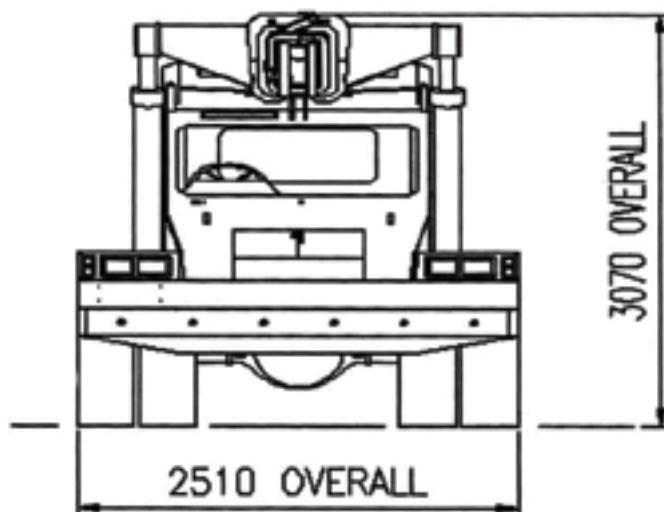

Phil's Crane Hire Pty Ltd. ABN 90 105 040 926

28 Laurina Court, Elanora QLD 4221

Mobile: 0408 767 477

Fax: 07 5534 8622

Email: philcrane@bigpond.net.au

FRANNA 18T

18T All Terrain Pick & Carry Crane

Boom Angle Degree	Main Boom Length In Meters																Manual Extension Extended		Fly Jib				
	5.67	6.00	6.50	7.00	7.50	8.00	8.50	9.00	9.50	10.00	10.50	11.00	11.50	12.00	12.50	13.00	13.50	13.85	17.90	20.83	0 Deg	12.5 Deg	
60																							
50																							
40																							
30																							
20																							
10																							
0																							

S.W.L IN KILOGRAMS FOR SLEW ANGLES OF 10 DEG OR LESS EITHER SIDE OF STRAIGHT AHEAD.

S.W.L IN KILOGRAMS FOR SLEW ANGLES OF GREATER THAN 10 DEG OR LESS EITHER SIDE OF STRAIGHT AHEAD.

RADIUS IN METERS